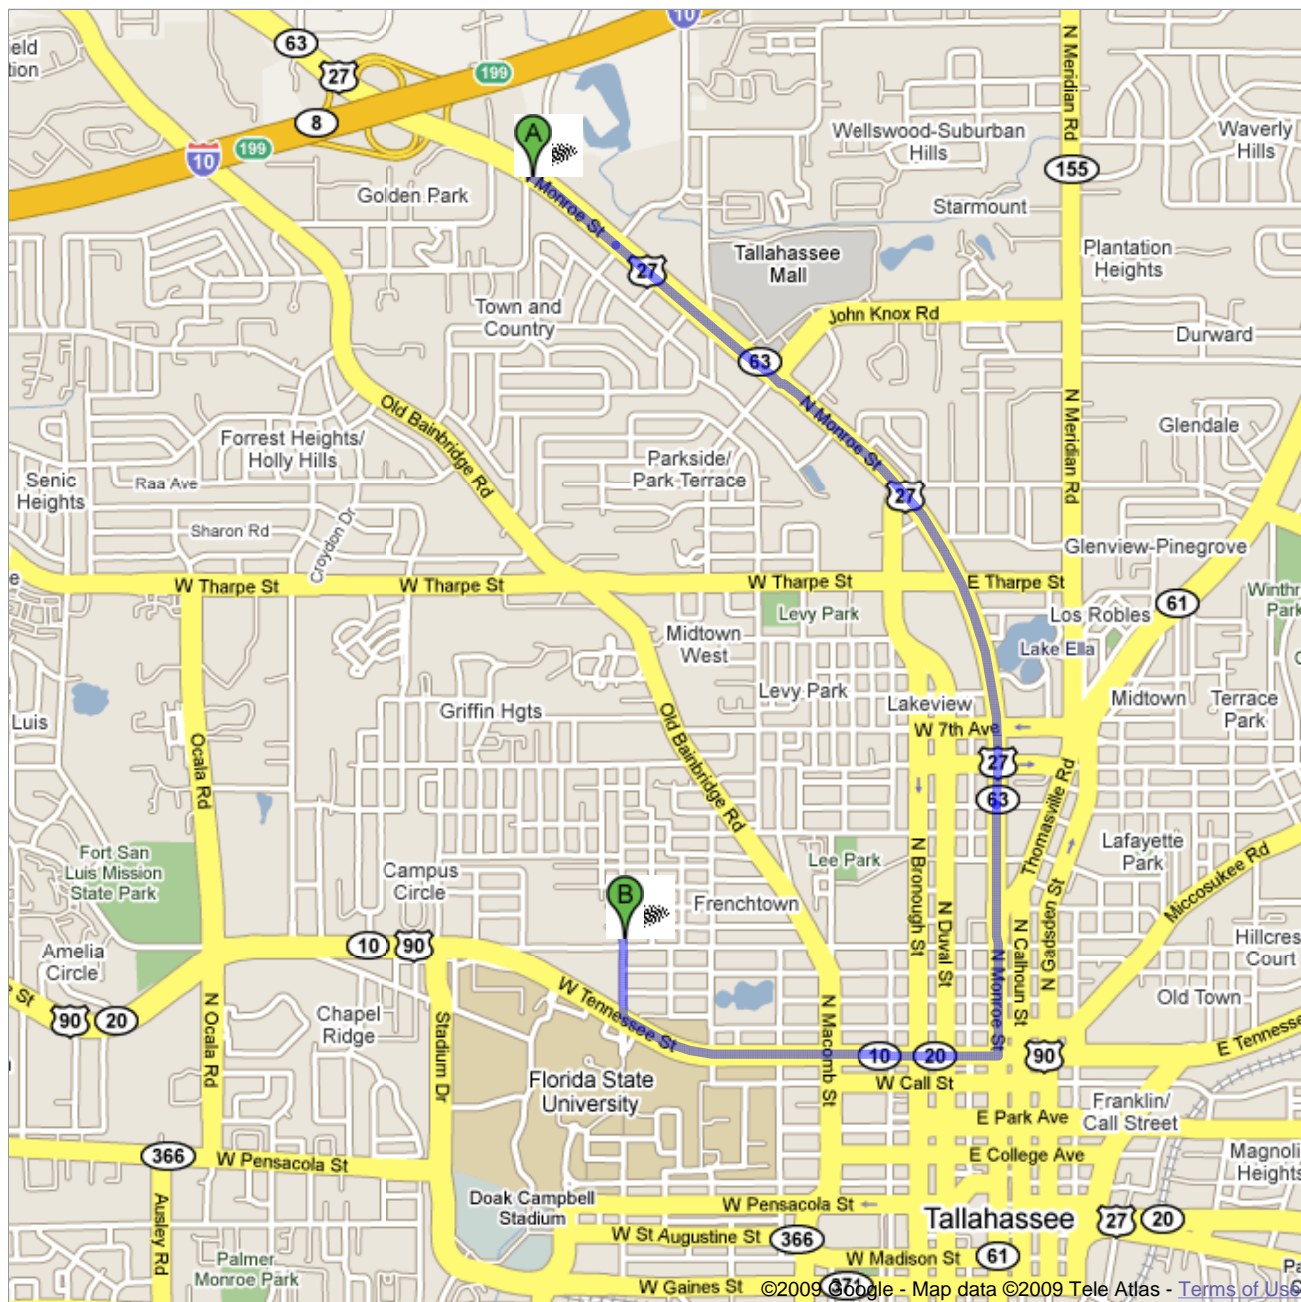

Directions to 700 N Woodward Ave, Tallahassee, FL 32304

4.3 mi – about 11 mins

Directions to Studio Green Residence Hall: Exit I-10 at Exit 199 and use the following directions.

 FL-63/N Monroe St/US-27

-
-  1. Head **southeast** on **FL-63/N Monroe St/US-27** toward **Sharer Rd** go 3.0 mi
total 3.0 mi
Continue to follow N Monroe St/US-27
About 7 mins
 -  2. Turn **right** at **FL-10/FL-20/E Tennessee St/US-90** go 1.1 mi
total 4.0 mi
About 3 mins
 -  3. Slight **right** at **N Woodward St** go 0.2 mi
total 4.3 mi
Destination will be on the left
About 1 min

 700 N Woodward Ave, Tallahassee, FL 32304

These directions are for planning purposes only. You may find that construction projects, traffic, weather, or other events may cause conditions to differ from the map results, and you should plan your route accordingly. You must obey all signs or notices regarding your route.

Map data ©2009 , Tele Atlas